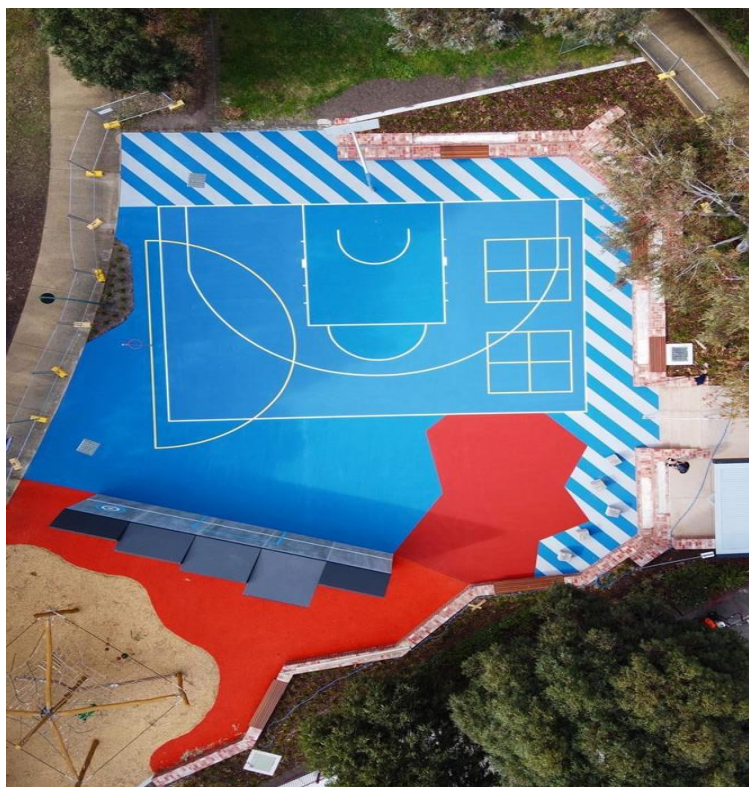

CUSTOMER SUCCESS STORY

BENTLEIGH HODGSON RESERVE, BENTLEIGH, VICTORIA

Bentleigh Hodgson Reserve Acrylic Make Over

Grassports Australia turned an old and dull area into an eye catching and bright play space for the entire community to enjoy for many years to come.

Grassports used 100% Australian made *LAYKOLD ADVANTAGE* acrylic surfacing across the entire area in various colours - blue, white and red. Yellow and white line markings were incorporated for 4-square, modified netball and basketball.